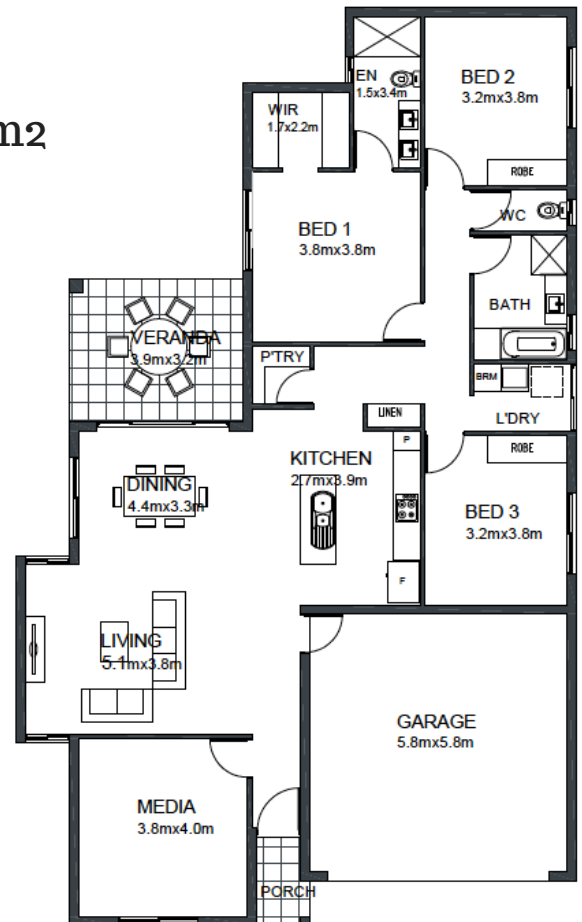

From \$728,000

House and Land Package

LOT 12033 THORNE ST
MUIRHEAD

MALTA 2

Breezes
MUIRHEAD

Land - 674m²
House - 210.9m²

- Premium Finishes
- Landscaping and Fencing

Contact our Sales Team